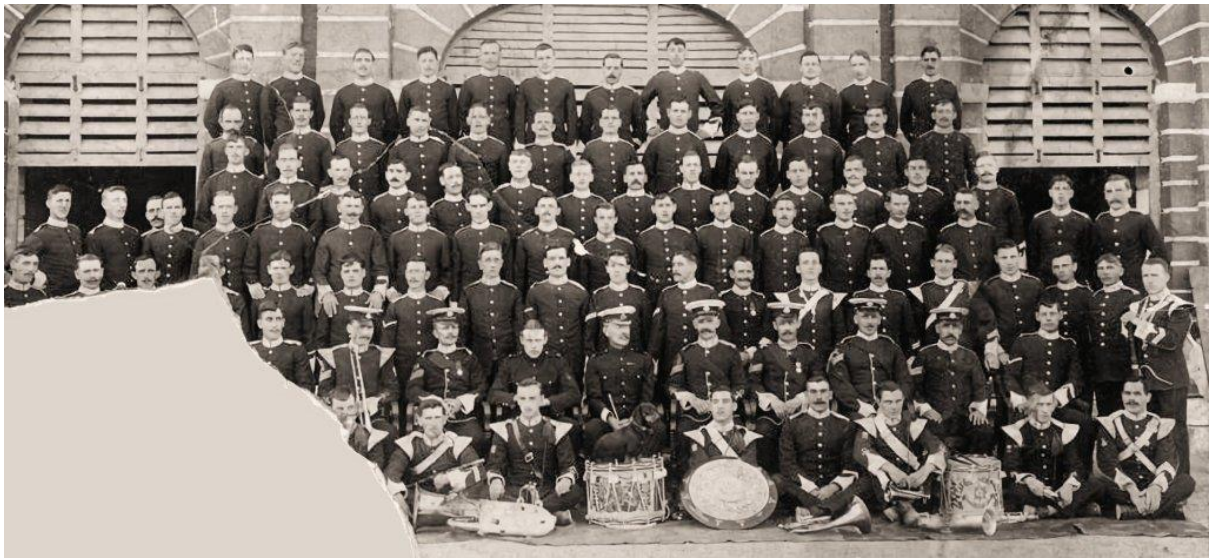

A Company, East Yorkshire Regiment, with band, c. 1911