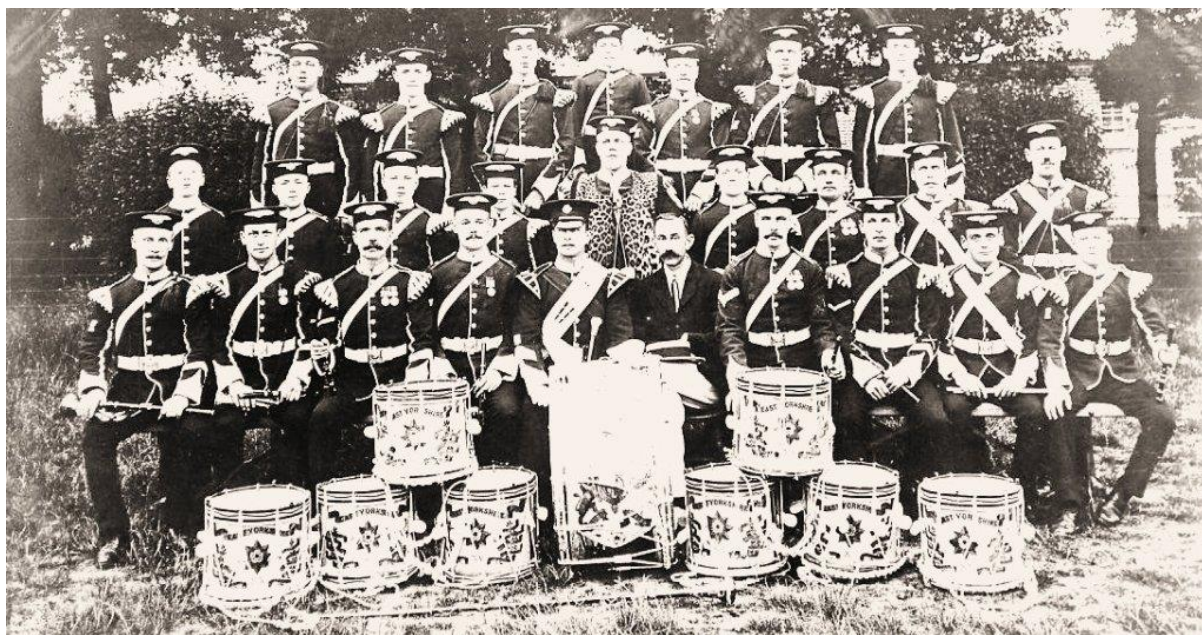

The regiment also provided staff and drill instructors for the New Brunswick Militia's 1865 "Camp of Instruction", and some mention of the band is found in their activities there.

Following the training and platoon exercises, a grand review of the militia brigade was held on July 22 1865. Hundreds of civilians watched as the brigade, commanded by Colonel J. Amber Cole of the 15th Regiment, marched past in quick time led by the regulars. Following various manoeuvres they marched back to barracks in close columns, "to the soul-inspiring music of the band." The militia force and the band of the 15th participated in a March Out under the commandant on 24 July.

References:

- Wilson, J. Brent – "The Vast Experiment": The New Brunswick Militia's 1865 Camp of Instruction – *Canadian Military History* – Volume 6 (2), Autumn 1997, pp. 39-53
- Campbell, W.E. – The Trent Affair of 1861 – *The Army Doctrine and Training Bulletin* [Canada's Professional Journal on Army Issues] – Volume 2 (4), Winter 1999, pp. 56-65

Here are some much later pictures of the East Yorkshire Regiment Band from the 20th century – thanks to <http://carneyeyr.blogspot.com> for some of these.

East Yorkshire Regiment Band, c. 1905